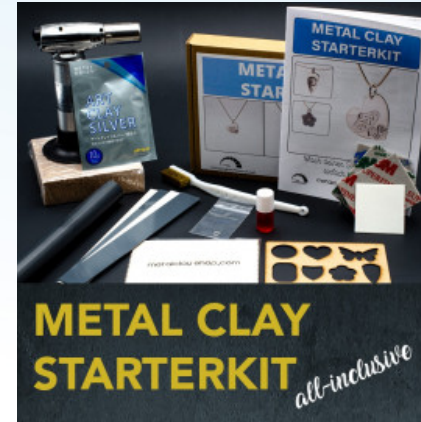

CAT ALLO GUE

metalclay-shop.com

Project kits

Let it Roll Rings project kit

[Click here to view the product](#)

Metal Clay Silver Starterset All-Inclusive

[Click here to view the product](#)

Let it Roll Earrings project kit